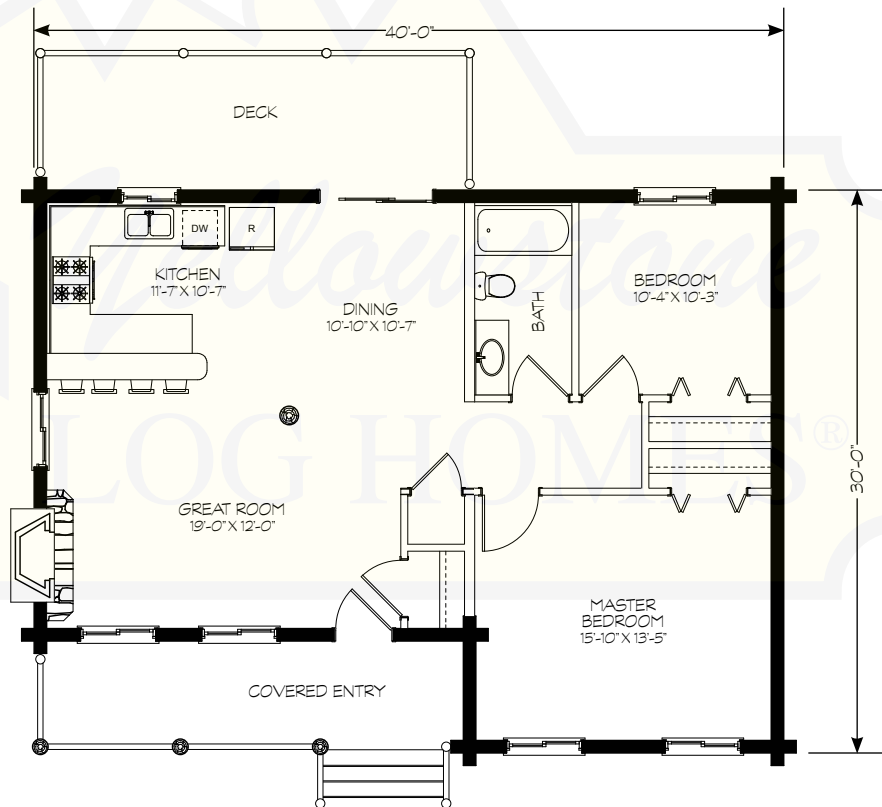

# WESTERNER

MAIN LEVEL 1,062 SF

280 N Yellowstone Hwy  
Rigby, ID 83442

phone: (208) 745-8108  
fax: (208) 745-8525

sales@yellowstonelohomes.com  
www.yellowstonelohomes.com