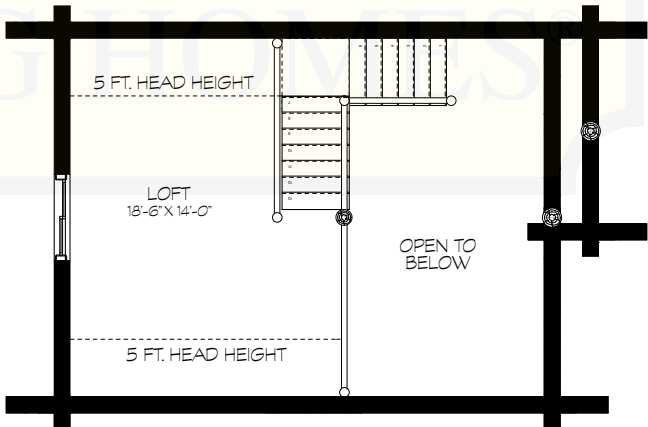

WASATCH

© Yellowstone Log Homes LLC

MAIN LEVEL	542 SF
UPPER LEVEL	244 SF
TOTAL AREA	786 SF

280 N Yellowstone Hwy
Rigby, ID 83442

phone: (208) 745-8108
fax: (208) 745-8525

sales@yellowstonelohomes.com
www.yellowstonelohomes.com