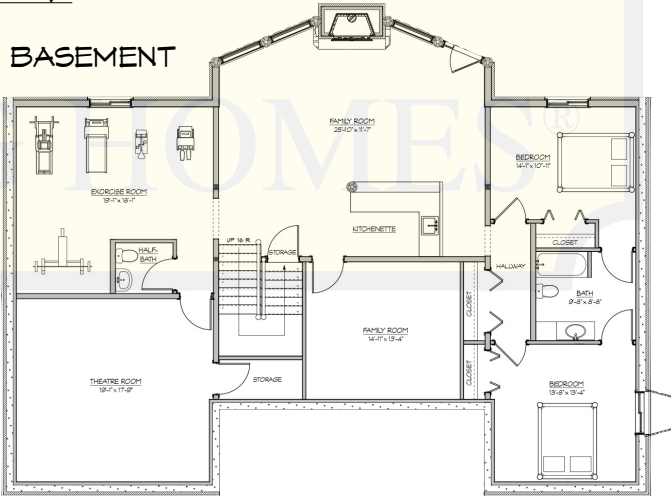

# STONEHAVEN

MAIN LEVEL	2297 SF
BASEMENT LEVEL	2297 SF
TOTAL AREA	4594 SF

280 N Yellowstone Hwy  
Rigby, ID 83442

phone: (208) 745-8108  
fax: (208) 745-8525

sales@yellowstonelohomes.com  
www.yellowstonelohomes.com