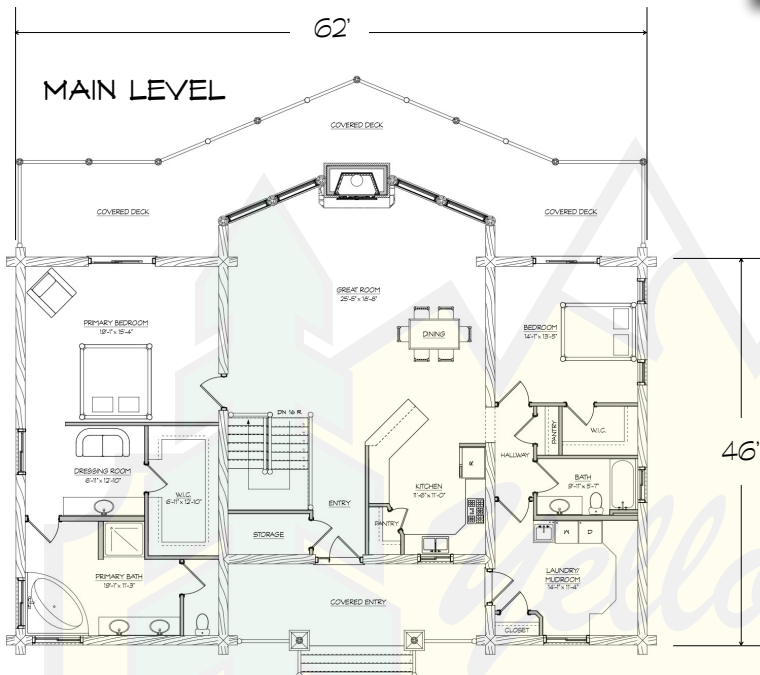

# STONEHAVEN

MAIN LEVEL	2297 SF
BASEMENT LEVEL	2297 SF
TOTAL AREA	4594 SF

280 N Yellowstone Hwy  
Rigby, ID 83442

phone: (208) 745-8108  
fax: (208) 745-8525

sales@yellowstonelohomes.com  
www.yellowstonelohomes.com