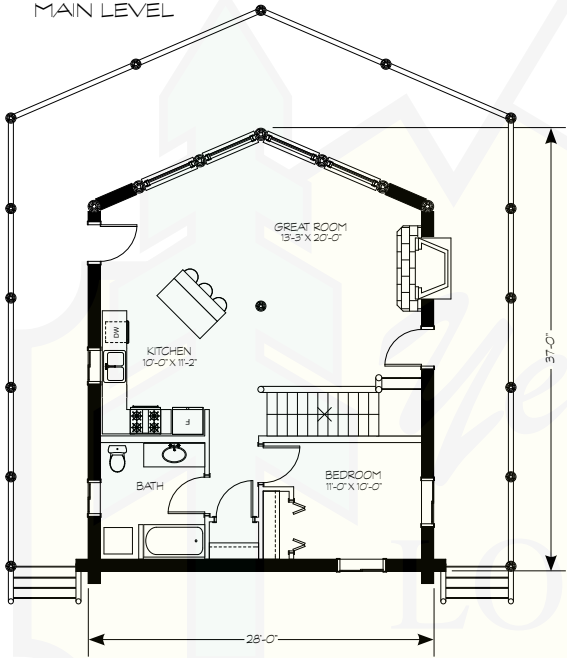

LITTLE BEAR

© Yellowstone Log Homes LLC

MAIN LEVEL

UPPER LEVEL

BASEMENT

MAIN LEVEL	924 SF
UPPER LEVEL	414 SF
BASEMENT	924 SF
TOTAL AREA	2,262 SF

280 N Yellowstone Hwy
Rigby, ID 83442

phone: (208) 745-8108
fax: (208) 745-8525