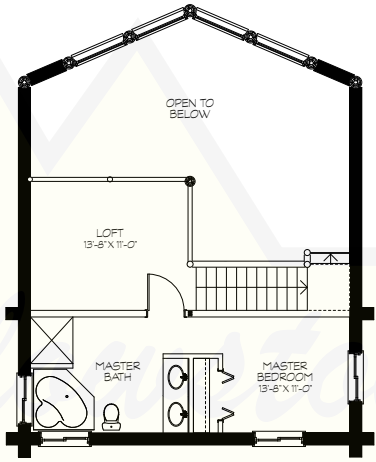

LITTLE BEAR

© Yellowstone Log Homes LLC

MAIN LEVEL

UPPER LEVEL

BASEMENT

MAIN LEVEL	924 SF
UPPER LEVEL	414 SF
BASEMENT	924 SF
TOTAL AREA	2,262 SF

280 N Yellowstone Hwy
Rigby, ID 83442

phone: (208) 745-8108
fax: (208) 745-8525