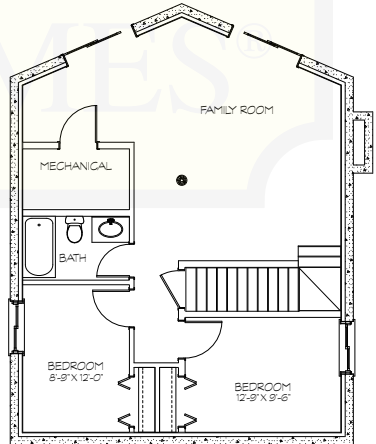

LITTLE BEAR

© Yellowstone Log Homes LLC

MAIN LEVEL

UPPER LEVEL

BASEMENT

MAIN LEVEL	924 SF
UPPER LEVEL	414 SF
BASEMENT	924 SF
TOTAL AREA	2,262 SF

280 N Yellowstone Hwy
Rigby, ID 83442

phone: (208) 745-8108
fax: (208) 745-8525